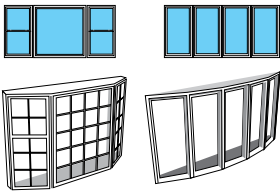

Bay and Bow windows are constructed using our Series 1600 Casement or Series 1100 "ULTRA" Double Hung windows. The flanking windows of a bay window can be angled at either 30 or 45 degrees. Bow windows allow you to put

# 1400 Bay and Bow Window

COLORS:

COLORS:

WHITE  CUSTOM EXTERIOR COLORS

STYLES:

## Features:

- Double Hung or Casement Configurations
- Overall 1-1/4" Birch Head And Seat Boards
- Interlocking Design
- Steel Rod And Turnbuckle Support System
- SustainaView™ Super Spacer® glazing Technology
- Half Screen Standard on Double Hung - Full Screen on Casement
- Fusion-Welded Frame And Sash (Window Units)
- Heavy-Duty FinSeal Weather Stripping
- NFRC Certified
- Standard 4 9/16" Wall