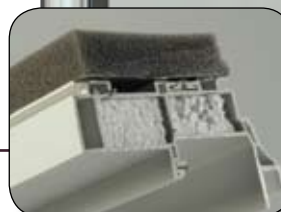

Foam Filled Main Frame

Series 1100 (C)