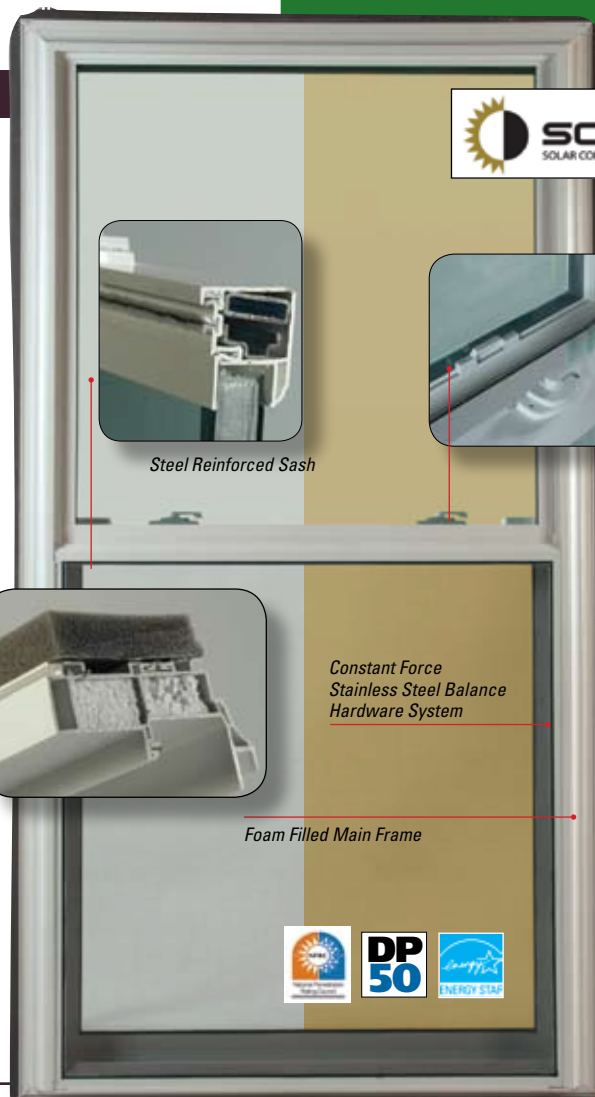

Constant Force Stainless Steel Balance Hardware System

A refreshing new blend of window technologies that redefines replacement windows for multi-family housing

COLORS:

☐ MODERN EUROPEAN WHITE ☐ CUSTOM

STYLES:

GRID PATTERNS:

GRID PROFILES:

Series 1100(c) Meets New Economic Stimulus Guidelines*

Now CDC's, WAP's and other housing stakeholders can choose a high efficiency double hung window that is eligible for President Obama's Stimulus Tax Credit.

Features

- Easy To Install Self Squaring Properties
- Constant force stainless steel balance hardware system (Double Hung)
- Foam filled main frame
- Extruded full and 1/2 screens available
- Matching slider and picture units available in matching reverse brickmold frame
- Modern European white colored pvc profile
- Fully welded sash system with contour bevel
- Architectural shapes available to match product line
- Fully welded main frame with 10 degree sloped sill
- Custom Color Options

The Superseal Series 1100C vinyl profiles have an enormously low heat transmission value that reduces energy loss because of its multi-chamber design.

THERMAL DATA:

U-VALUE (Standard)	.031*
U-VALUE (Option Upgrade)	.030
SOLAR HEAT GAIN	0.21
VISIBLE LIGHT TRANSMITTANCE	0.49
CONDENSATION RESISTANCE FACTOR	56

* A .030 U-VALUE can be achieved when second layer of Solarban 70XL® Low-E glass is applied. The standard window offering comes with a single layer of Solarban 70XL® Low-E glass and argon gas.